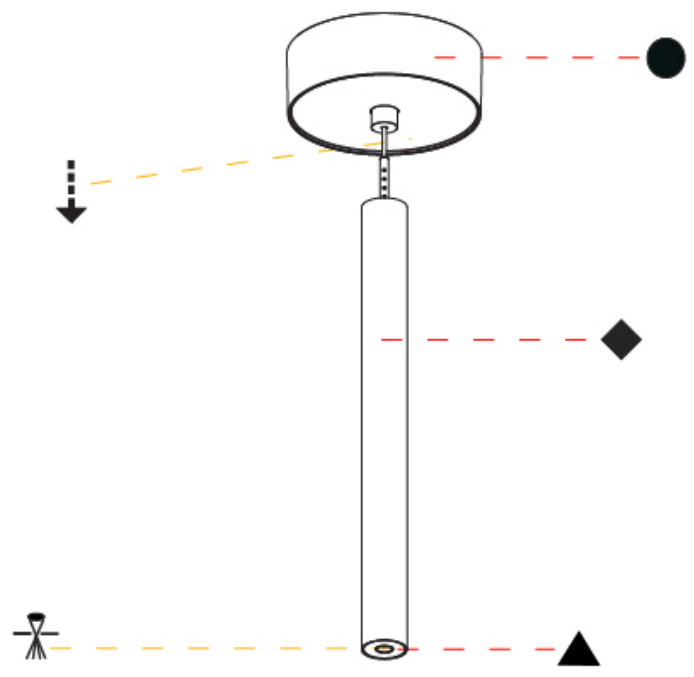

Shape: Cylinder
 Diameter (mm): 28
 Diameter (in): 1 1/8
 Height (mm): 300
 Height (in): 11 13/16
 Max. Overall Height (mm): 2300
 Max. Overall Height (in): 90 3/16
 Light Distribution: Downlight
 Weight (kg): 0.75
 Weight (lbs): 1.65
 Fixture Finish: [SSR / BKV / CWI / CRY / HAB / UFT / ITA / RUA / FTG / MYG / LOD / PUS / FRO / FUP / KIA / POP / BLS / SPG / MEY / GOH / GUM / CHC / COM / ABZ / JAG / OBR / MOS / ROR](#)
 Fixture Material: Aluminum
 Cable Details: [2000mm or 4000mm Black Cable](#)

OPTICAL

Optic°: [24 / 32 / 34 / 55 / 58](#)

RATINGS AND CERTIFICATIONS

Certified By: Certified for North American Standards
 IP rating: IP20

HANGOVER PLUG MONOPOINT SURFACE CANOPY SUSPENSION

A30845-

PROJECT
TYPE
SPECIFIER
QUANTITY
DATE

Shape: Cylinder
 Diameter (mm): 28
 Diameter (in): 1 1/8
 Height (mm): 450
 Height (in): 17 11/16
 Max. Overall Height (mm): 2450
 Max. Overall Height (in): 96 7/16
 Light Distribution: Downlight
 Weight (kg): 0.504
 Weight (lbs): 1.11
 Fixture Finish: [SSR / BKV / CWI / CRY / HAB / UFT / ITA / RUA / FTG / MYG / LOD / PUS / FRO / FUP / KIA / POP / BLS / SPG / MEY / GOH / GUM / CHC / COM / ABZ / JAG / OBR / MOS / ROR](#)
 Fixture Material: Aluminum
 Cable Details: [2000mm or 4000mm Black Cable](#)