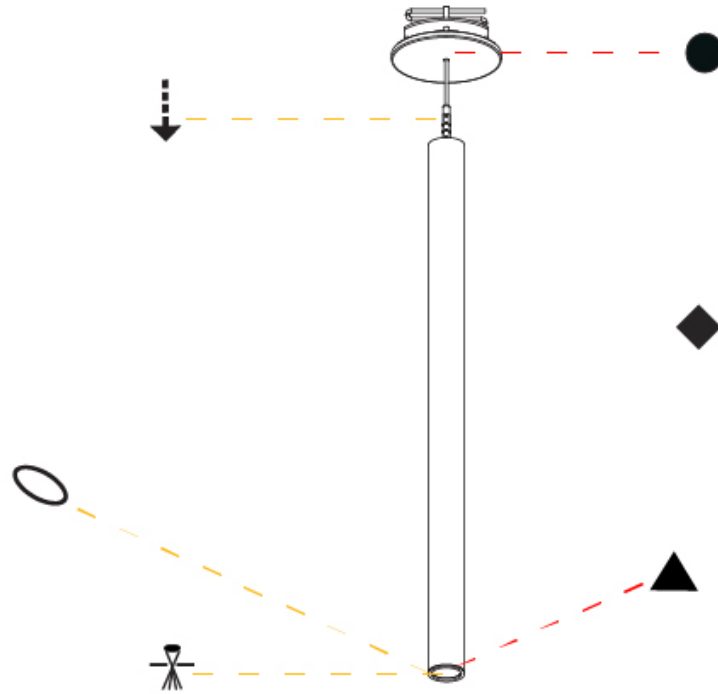

HANGOVER PLUG SHINE MONOPOINT RECESSED CANOPY SUSPENSION

A30844-

PROJECT

TYPE

SPECIFIER

QUANTITY

DATE

A